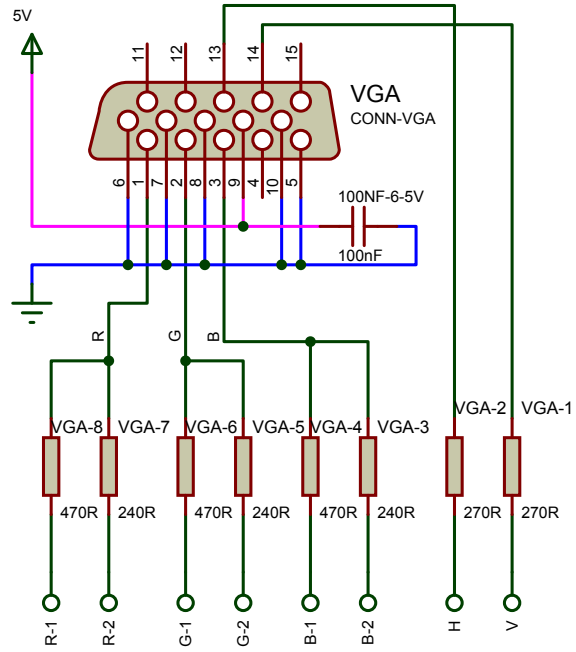

P-BUTON
P-BUTON

P27 - kb clock
P26 - kb data

P25 - mouse clock
P24 - mouse data