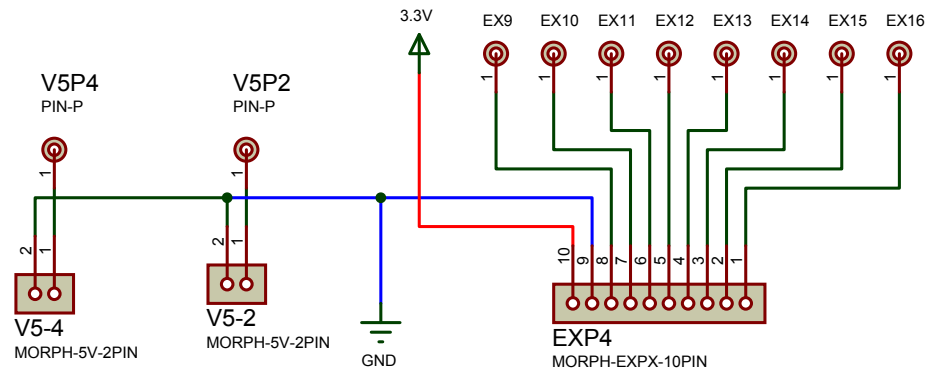

P-BUTON
P-BUTON

P27 - kb clock
P26 - kb data

P25 - mouse clock
P24 - mouse data